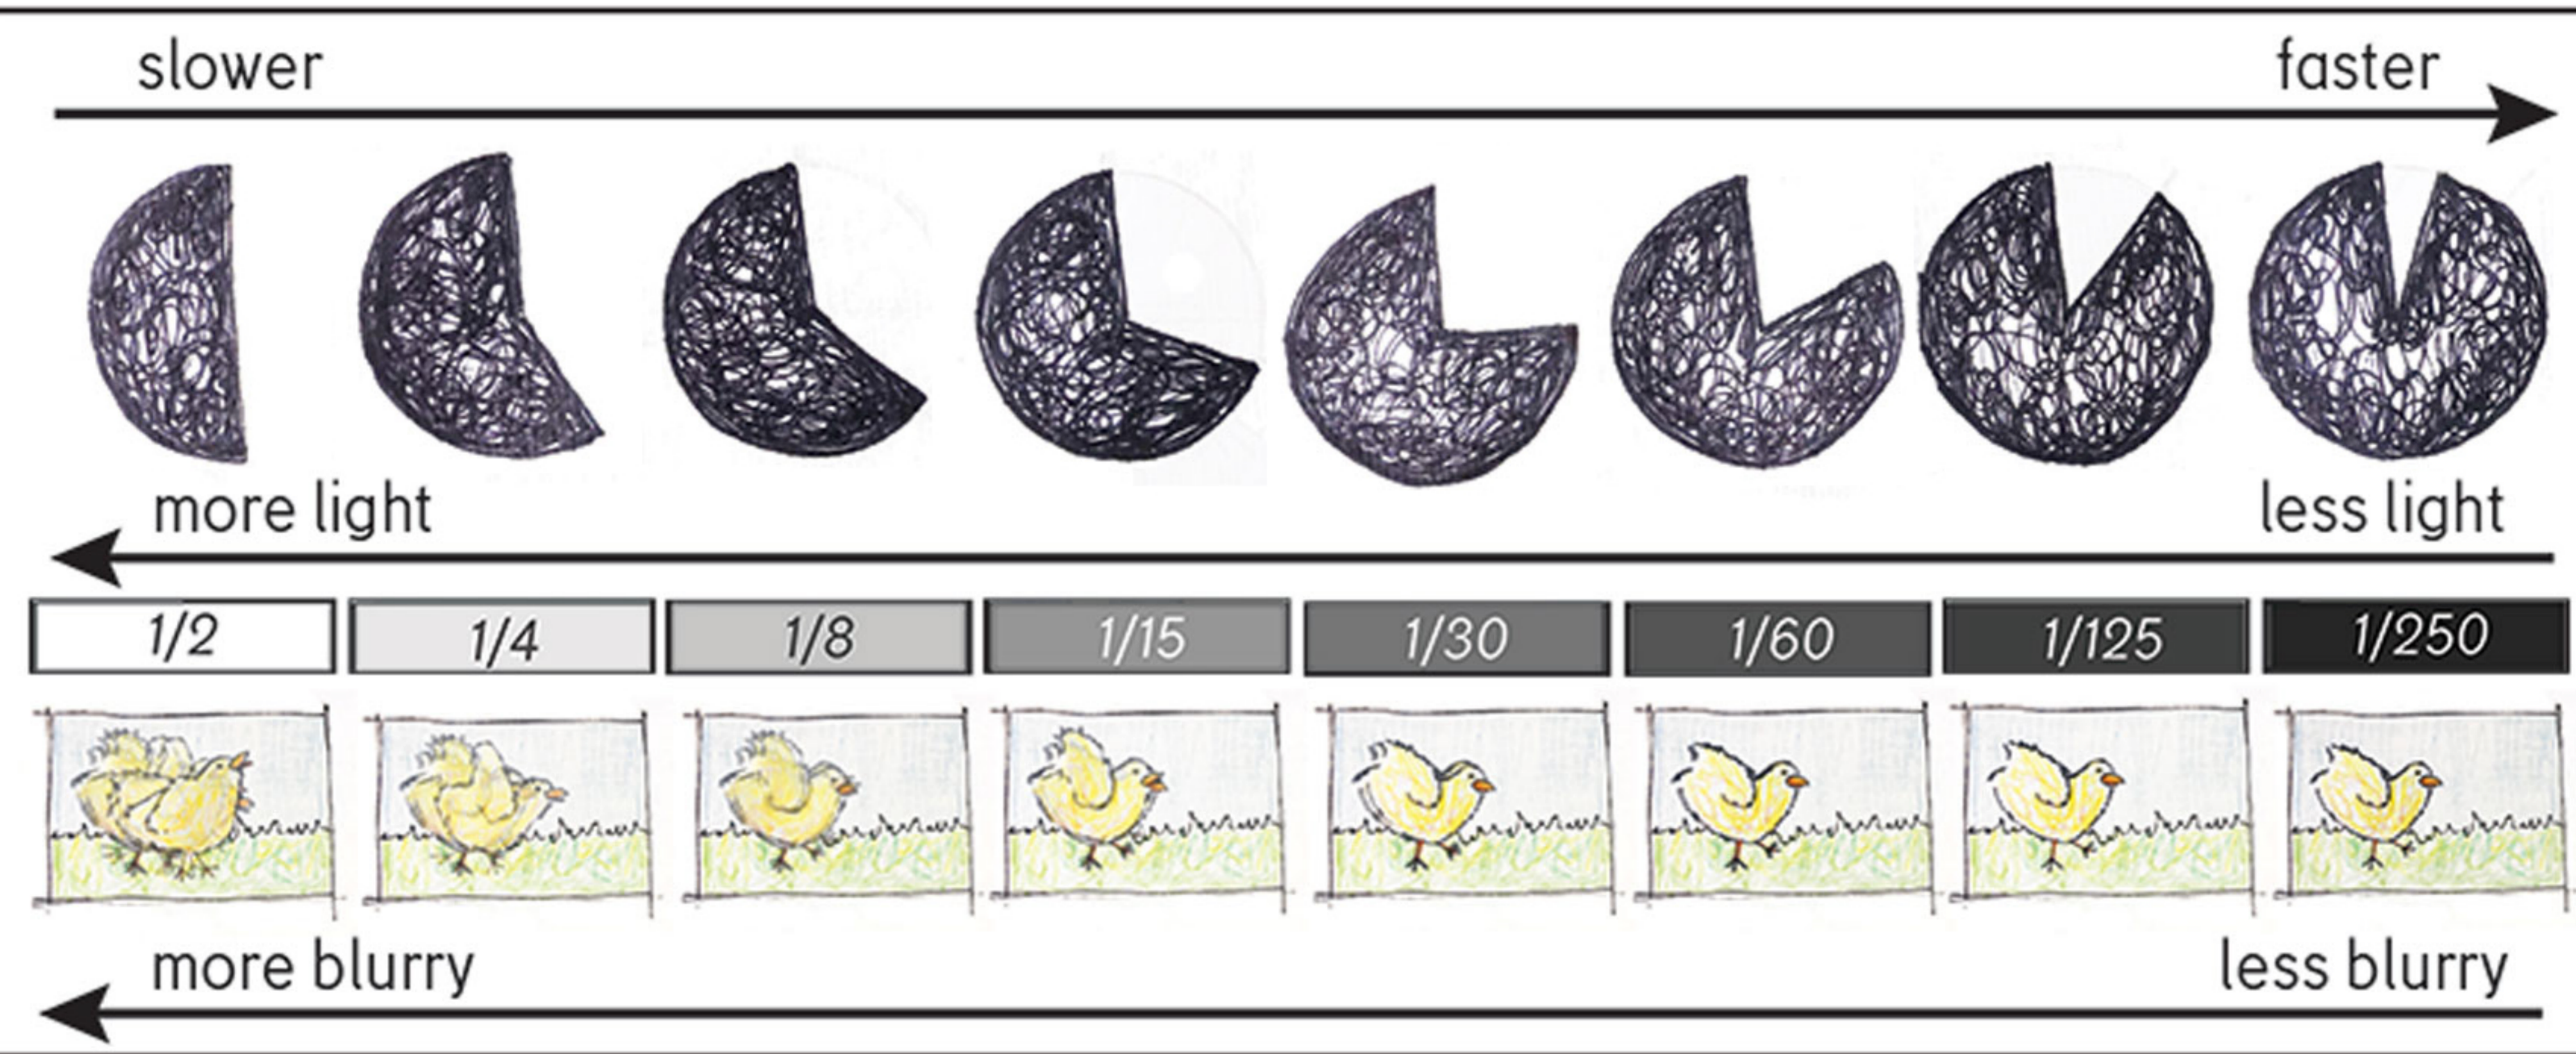

CHEAT MANUAL PHOTOGRAPHY SHEET

EXPOSURE

DEPTH OF FIELD APERTURE

SHUTTER SPEED

ISO