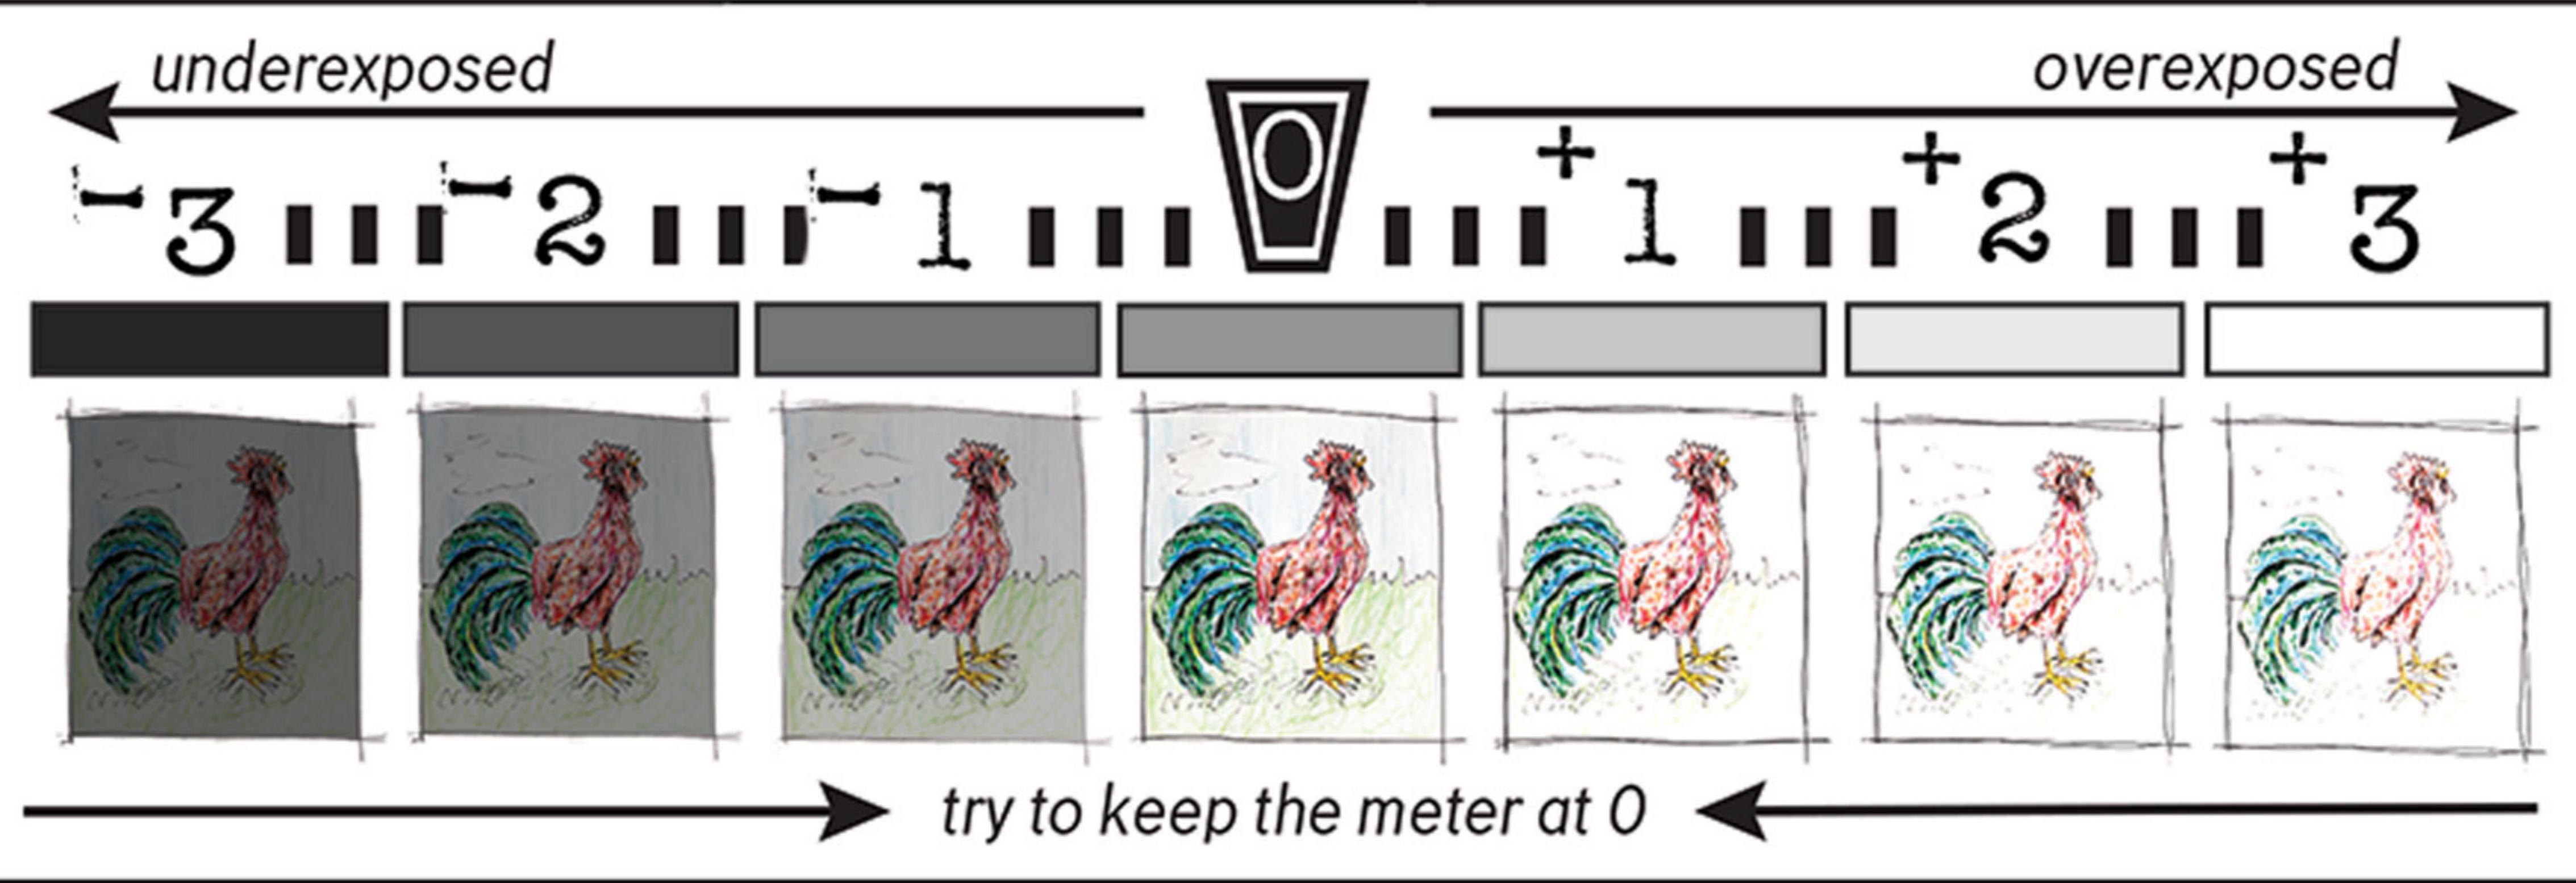

CHEAT MANUAL PHOTOGRAPHY SHEET

EXPOSURE

DEPTH OF FIELD APERTURE

SHUTTER SPEED

ISO