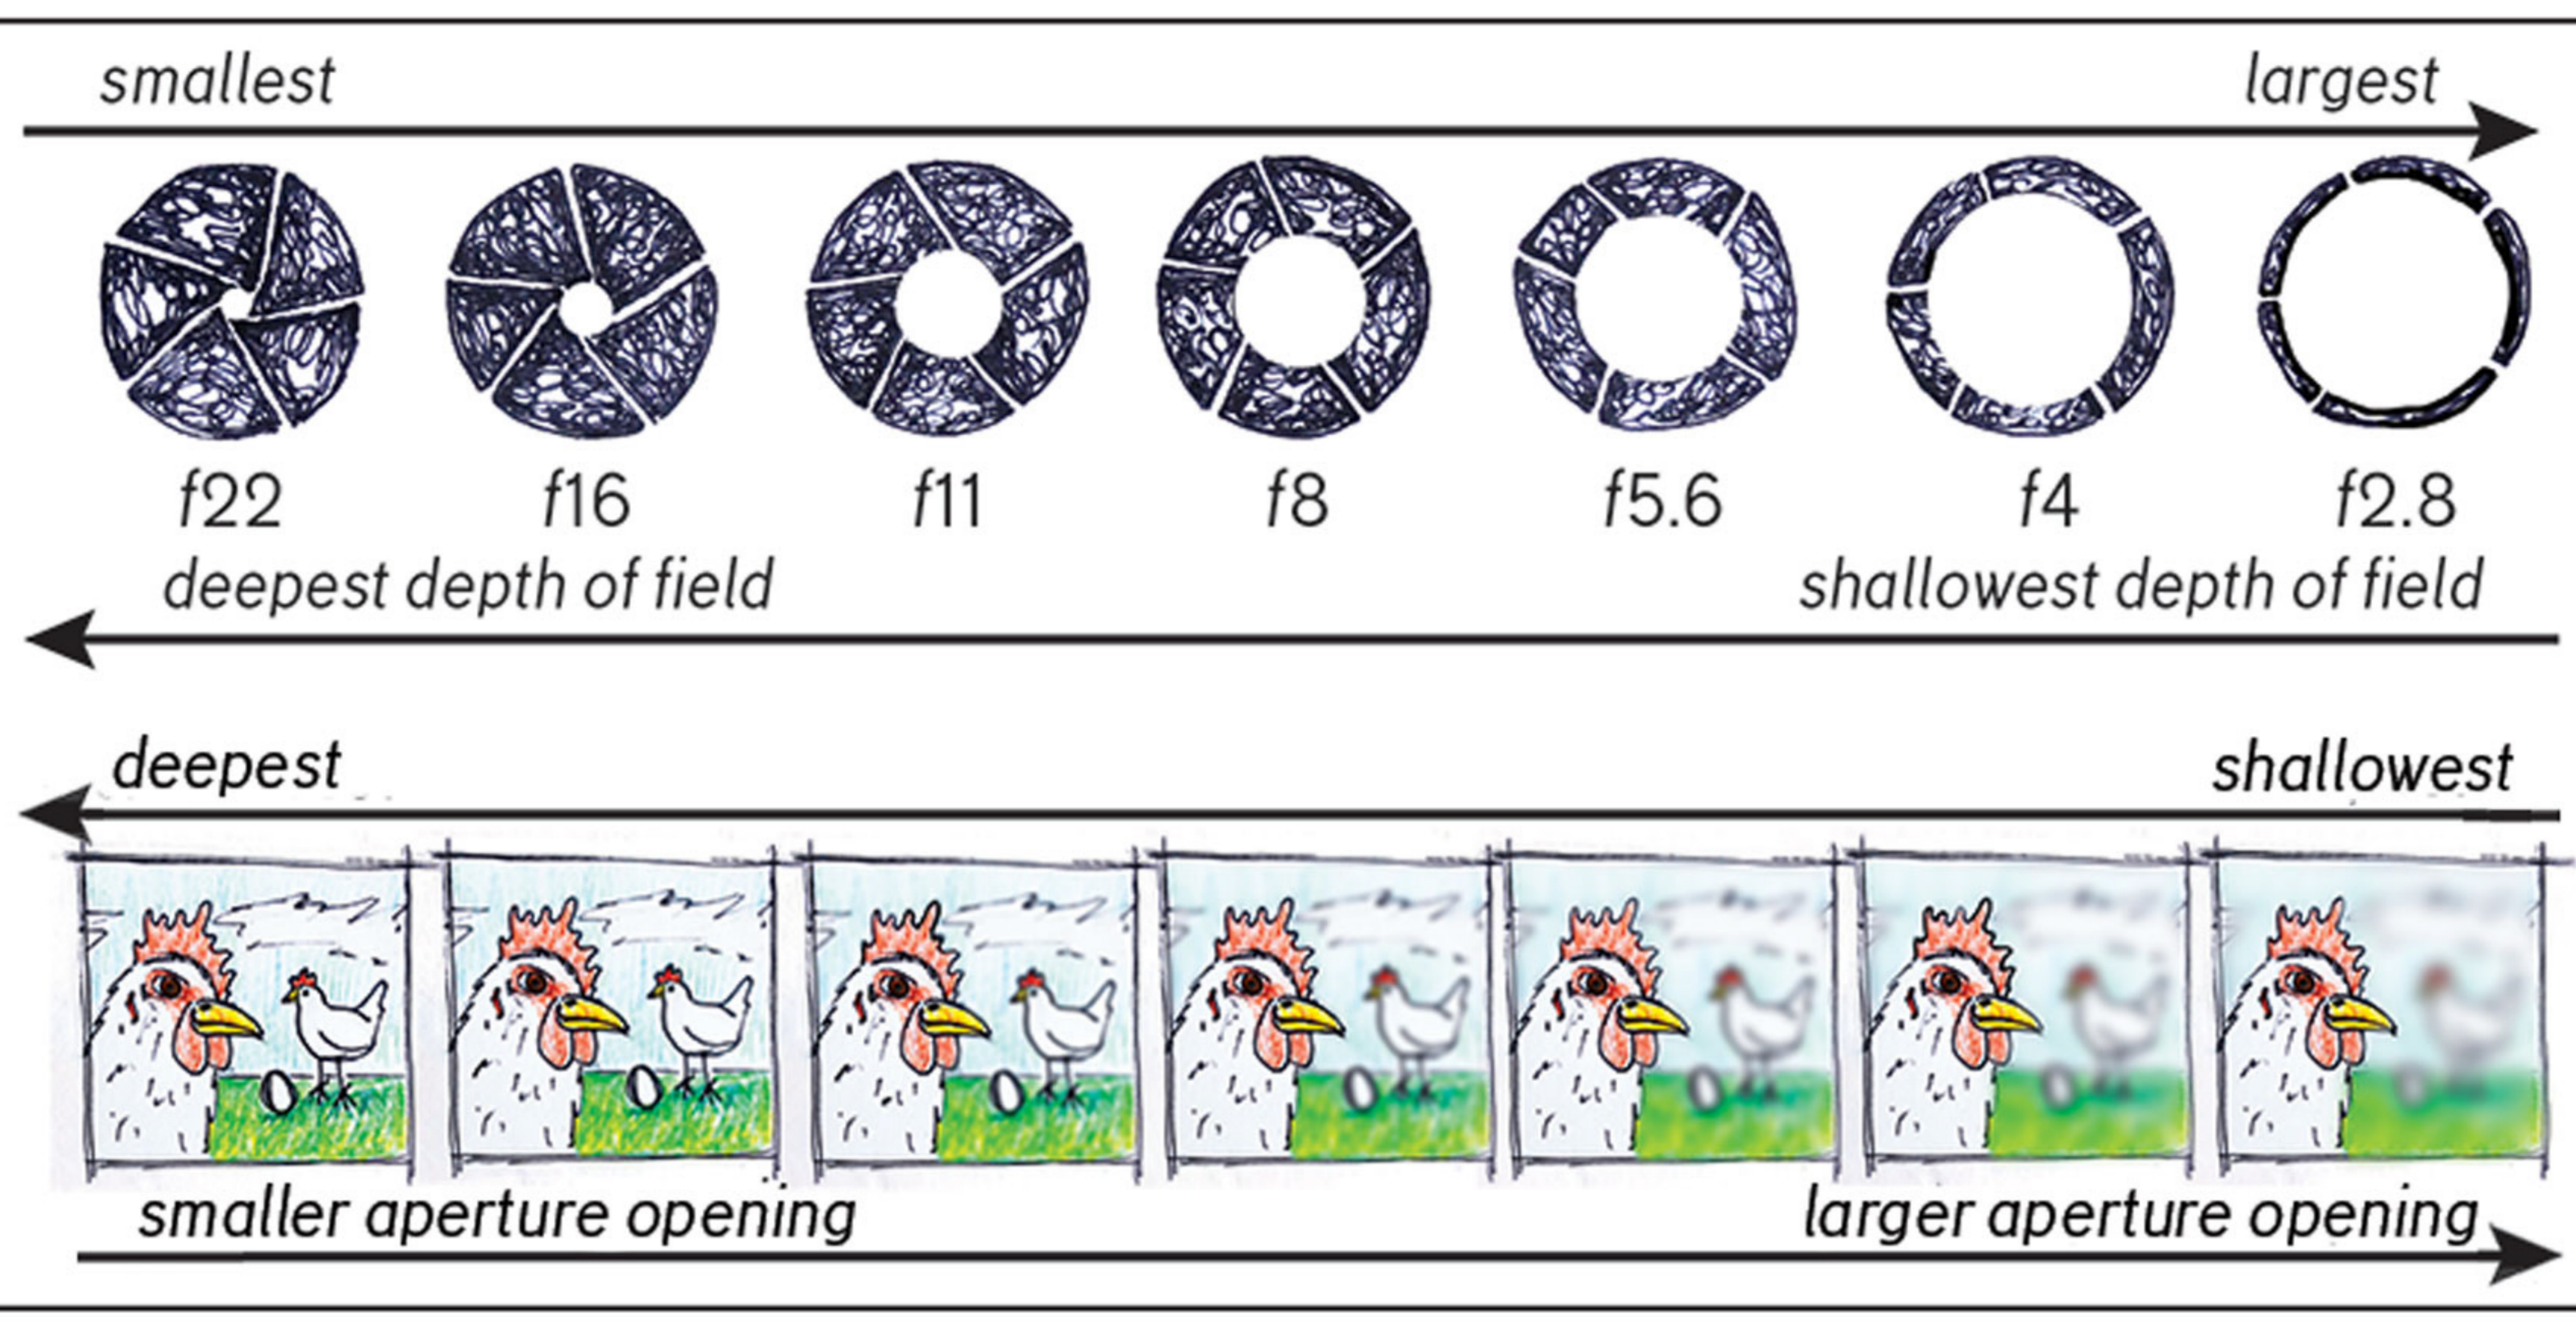

CHEAT MANUAL PHOTOGRAPHY SHEET

EXPOSURE

DEPTH OF FIELD APERTURE

SHUTTER SPEED

ISO